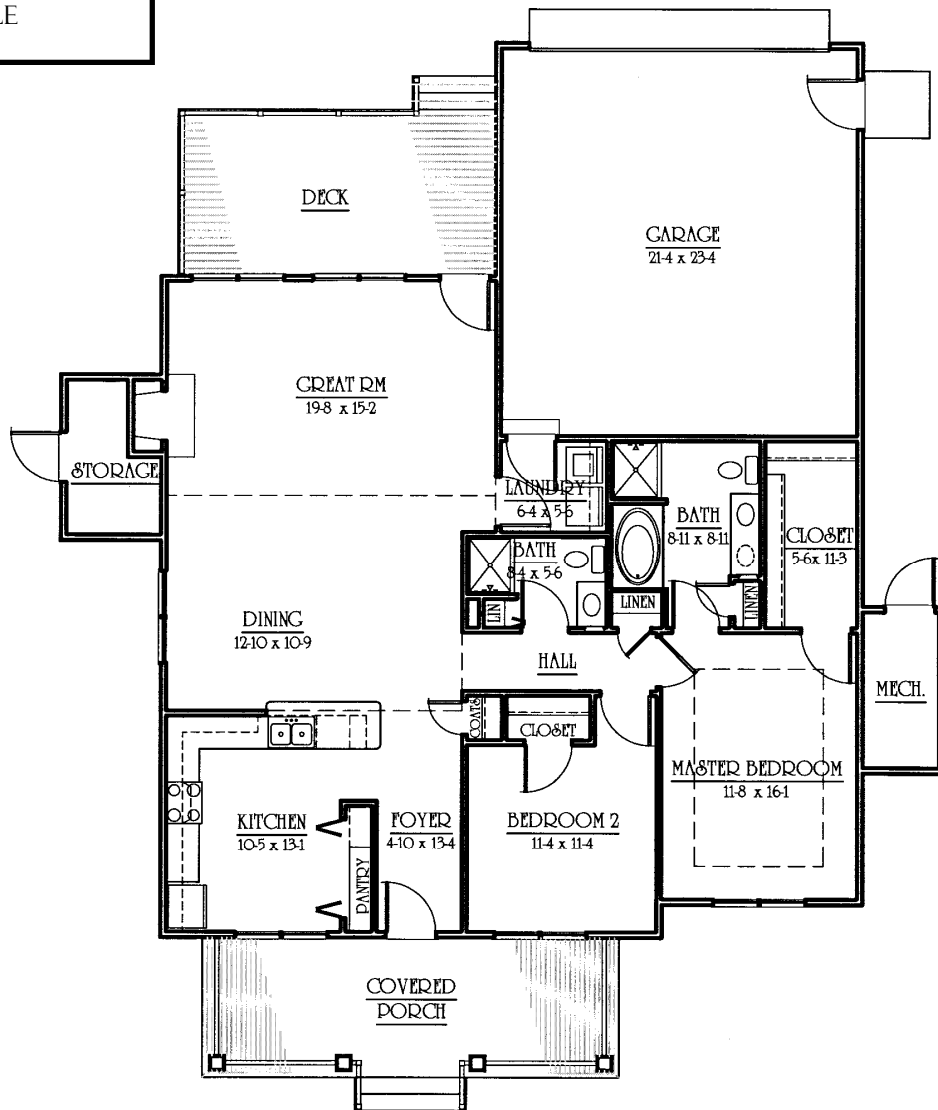

SCOTTVILLE

AT POWHATAN COURTHOUSE

TOWNHOME
MODEL C

2 BEDROOMS
2 BATHS

1,453 SF

OPTIONAL SUNROOM
AVAILABLE

VILLAGE CONCEPTS, INC.
804.598.7989

FLOOR PLANS & ROOM DIMENSIONS ARE APPROXIMATE & SUBJECT TO CHANGE WITHOUT NOTICE